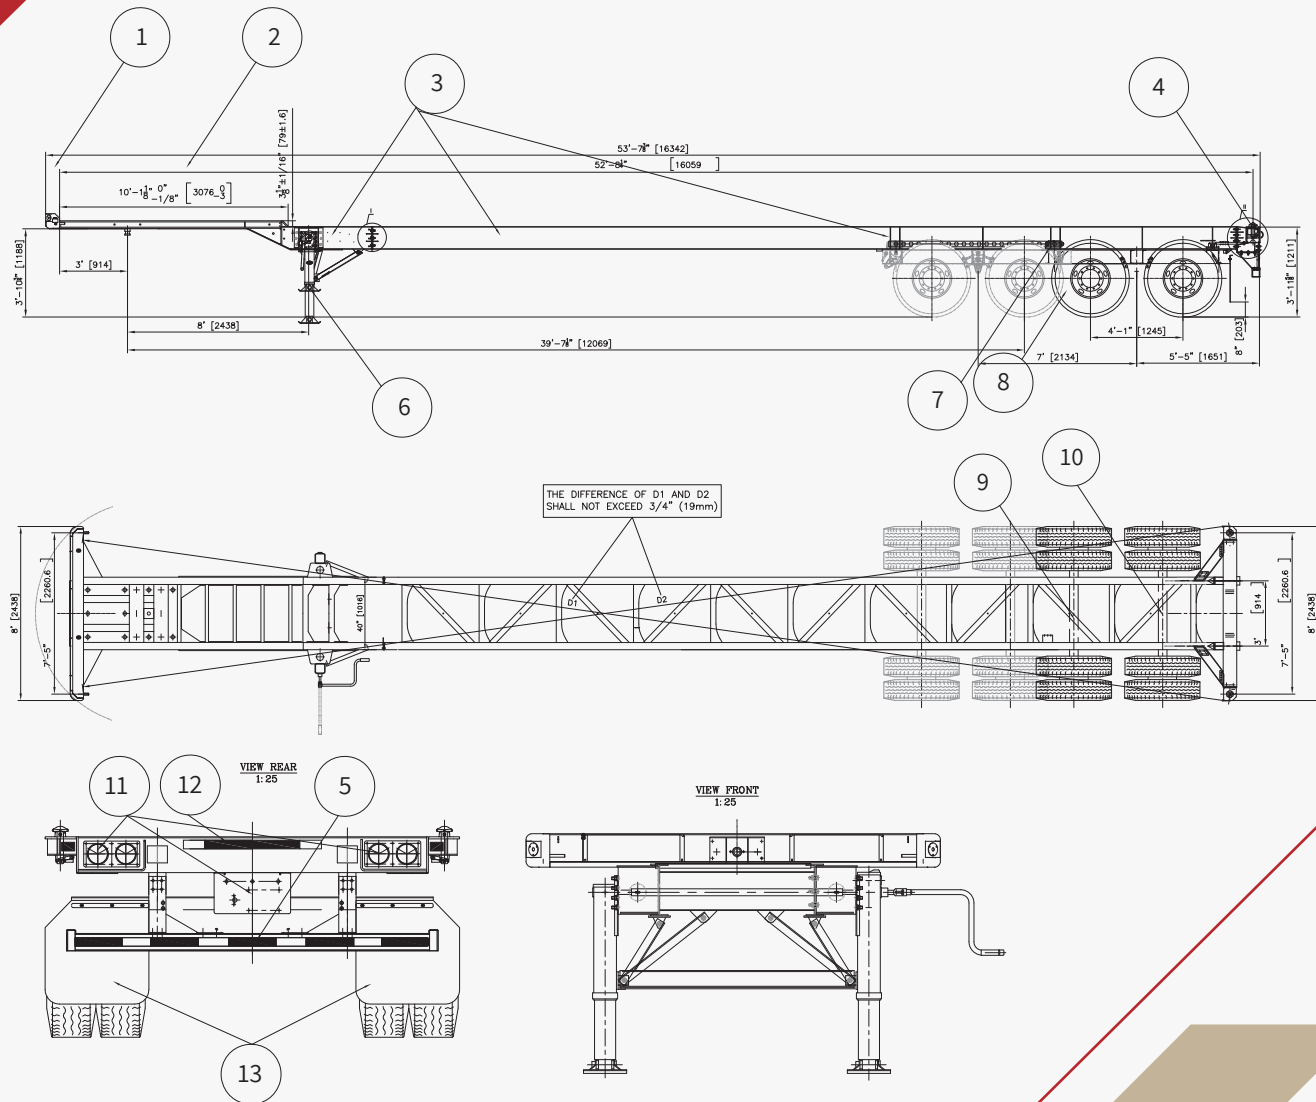

# 53-FOOT GOOSENECK Specs

Typical Configuration

Item	Description	Qty.
1	Front Bolster	1
2	Upper Coupling	1
3	Main Frame	1
4	Rear Bolster	1
5	Rear Bumper Assembly	1
6	Landing Gear Assembly	1
7	Sliding Suspension Assembly	1
8	Wheel Assembly	8
9	Anti-lock Braking System	1
10	Axle	1
11	Lights/Electrical System	1
12	Reflective Marking	1
13	Mud Flaps	2