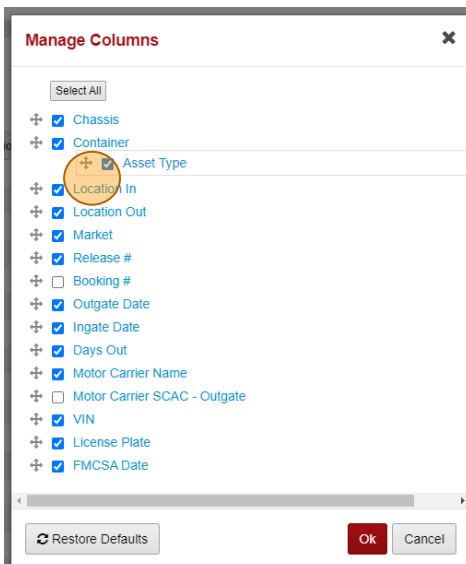

7. Choose the columns you'd like to see by selecting the checkbox in front of the column name. If you don't want to see a particular column in your view, deselect the checkbox. Reorder the columns by clicking on the arrow icon and dragging the item up or down the list to your preferred position. Click the OK button to see your updated view on the Domestic Activities tab. Or you can click the Restore Defaults button to return to the standard activity view.